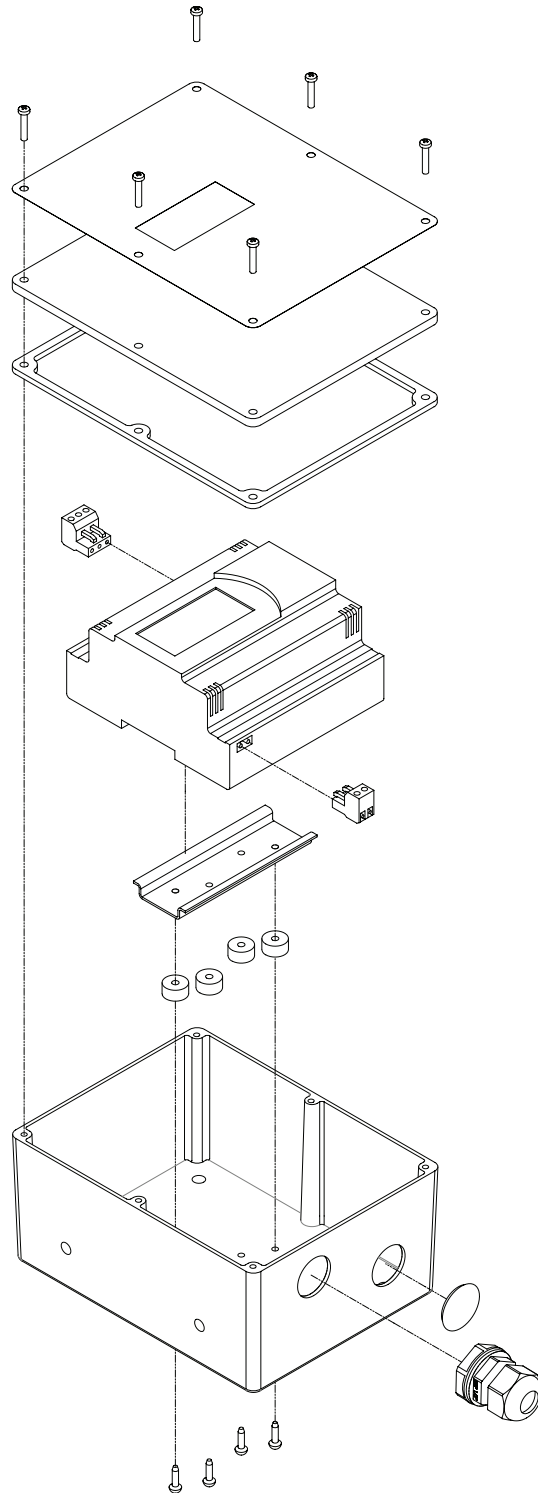

Parallel Sensorless pump controller

Parts list

File No: 90.691
Date: FEBRUARY 07, 2014
Supersedes: NEW
Date: NEW

PSPC Controller - no card

SECTION VIEW

ITEM NO.	DESCRIPTION	PART NUMBER	QTY.
①	PSPC panel box assembly*	428486-700	1
②	Compact PLC card	710001-000	1
③	PSPC cover assembly	428486-760	1
④	2 pin connector	710001-100	1
⑤	3 pin connector	710001-101	1
⑥	Cable gland ½" BSP	951074-200	1
⑦	Plug plastic	951068-201	1
⑧	Screw pan head M3×16	911611-405	6
⑨	Fuse (not shown)	710001-112	N/A
⑩	Diode (not shown)	710001-110	N/A

NOTE: * This part is not available as a spare

PSPC Controller - no card

EXPLODED VIEW

TORONTO

23 BERTRAND AVENUE
TORONTO, ONTARIO
CANADA
M1L 2P3
+1 416 755 2291

BUFFALO

93 EAST AVENUE
NORTH TONAWANDA, NEW YORK
U.S.A.
14120-6594
+1 716 693 8813