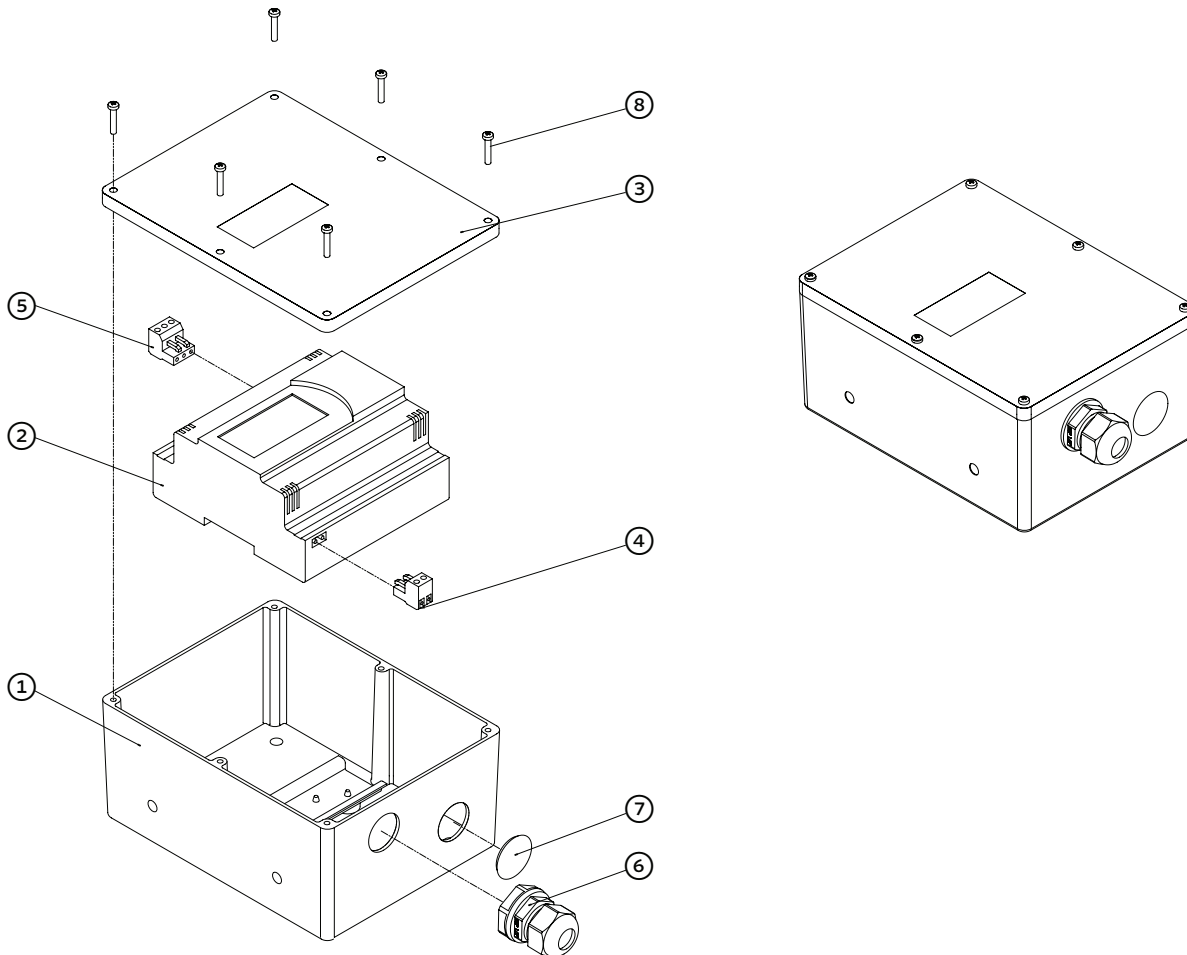

Parallel Sensorless pump controller

Parts list

File No: 90.691
Date: FEBRUARY 07, 2014
Supersedes: NEW
Date: NEW

PSPC Controller - no card

SECTION VIEW

ITEM NO.	DESCRIPTION	PART NUMBER	QTY.
①	PSPC panel box assembly*	428486-700	1
②	Compact PLC card	710001-000	1
③	PSPC cover assembly	428486-760	1
④	2 pin connector	710001-100	1
⑤	3 pin connector	710001-101	1
⑥	Cable gland ½" BSP	951074-200	1
⑦	Plug plastic	951068-201	1
⑧	Screw pan head M3×16	911611-405	6
⑨	Fuse (not shown)	710001-112	N/A
⑩	Diode (not shown)	710001-110	N/A

NOTE: * This part is not available as a spare

PSPC Controller - no card

EXPLODED VIEW

TORONTO

23 BERTRAND AVENUE
TORONTO, ONTARIO
CANADA
M1L 2P3
+1 416 755 2291

BUFFALO

93 EAST AVENUE
NORTH TONAWANDA, NEW YORK
U.S.A.
14120-6594
+1 716 693 8813